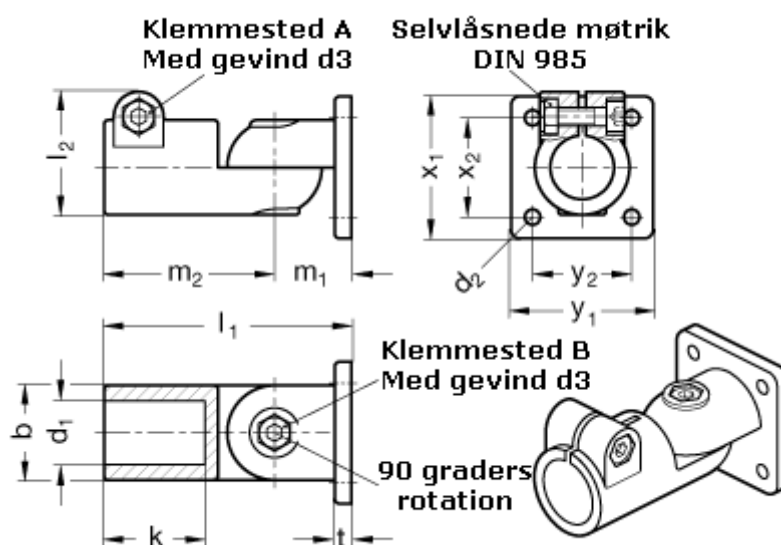

Article number: 20282B42T2BL

Description: E+G Swivel clamp connector joint  
GN 282-B42-T-2-BL

## Measures

b = 65	m2 = 115
d1 = B42	t = 14
d2 = 11.0	x1 = 105
d3 = M10	x2 = 74
k = 74.0	y1 = 105
l1 = 167.0	y2 = 74
l2 = 77.5	
m1 = 52.0	